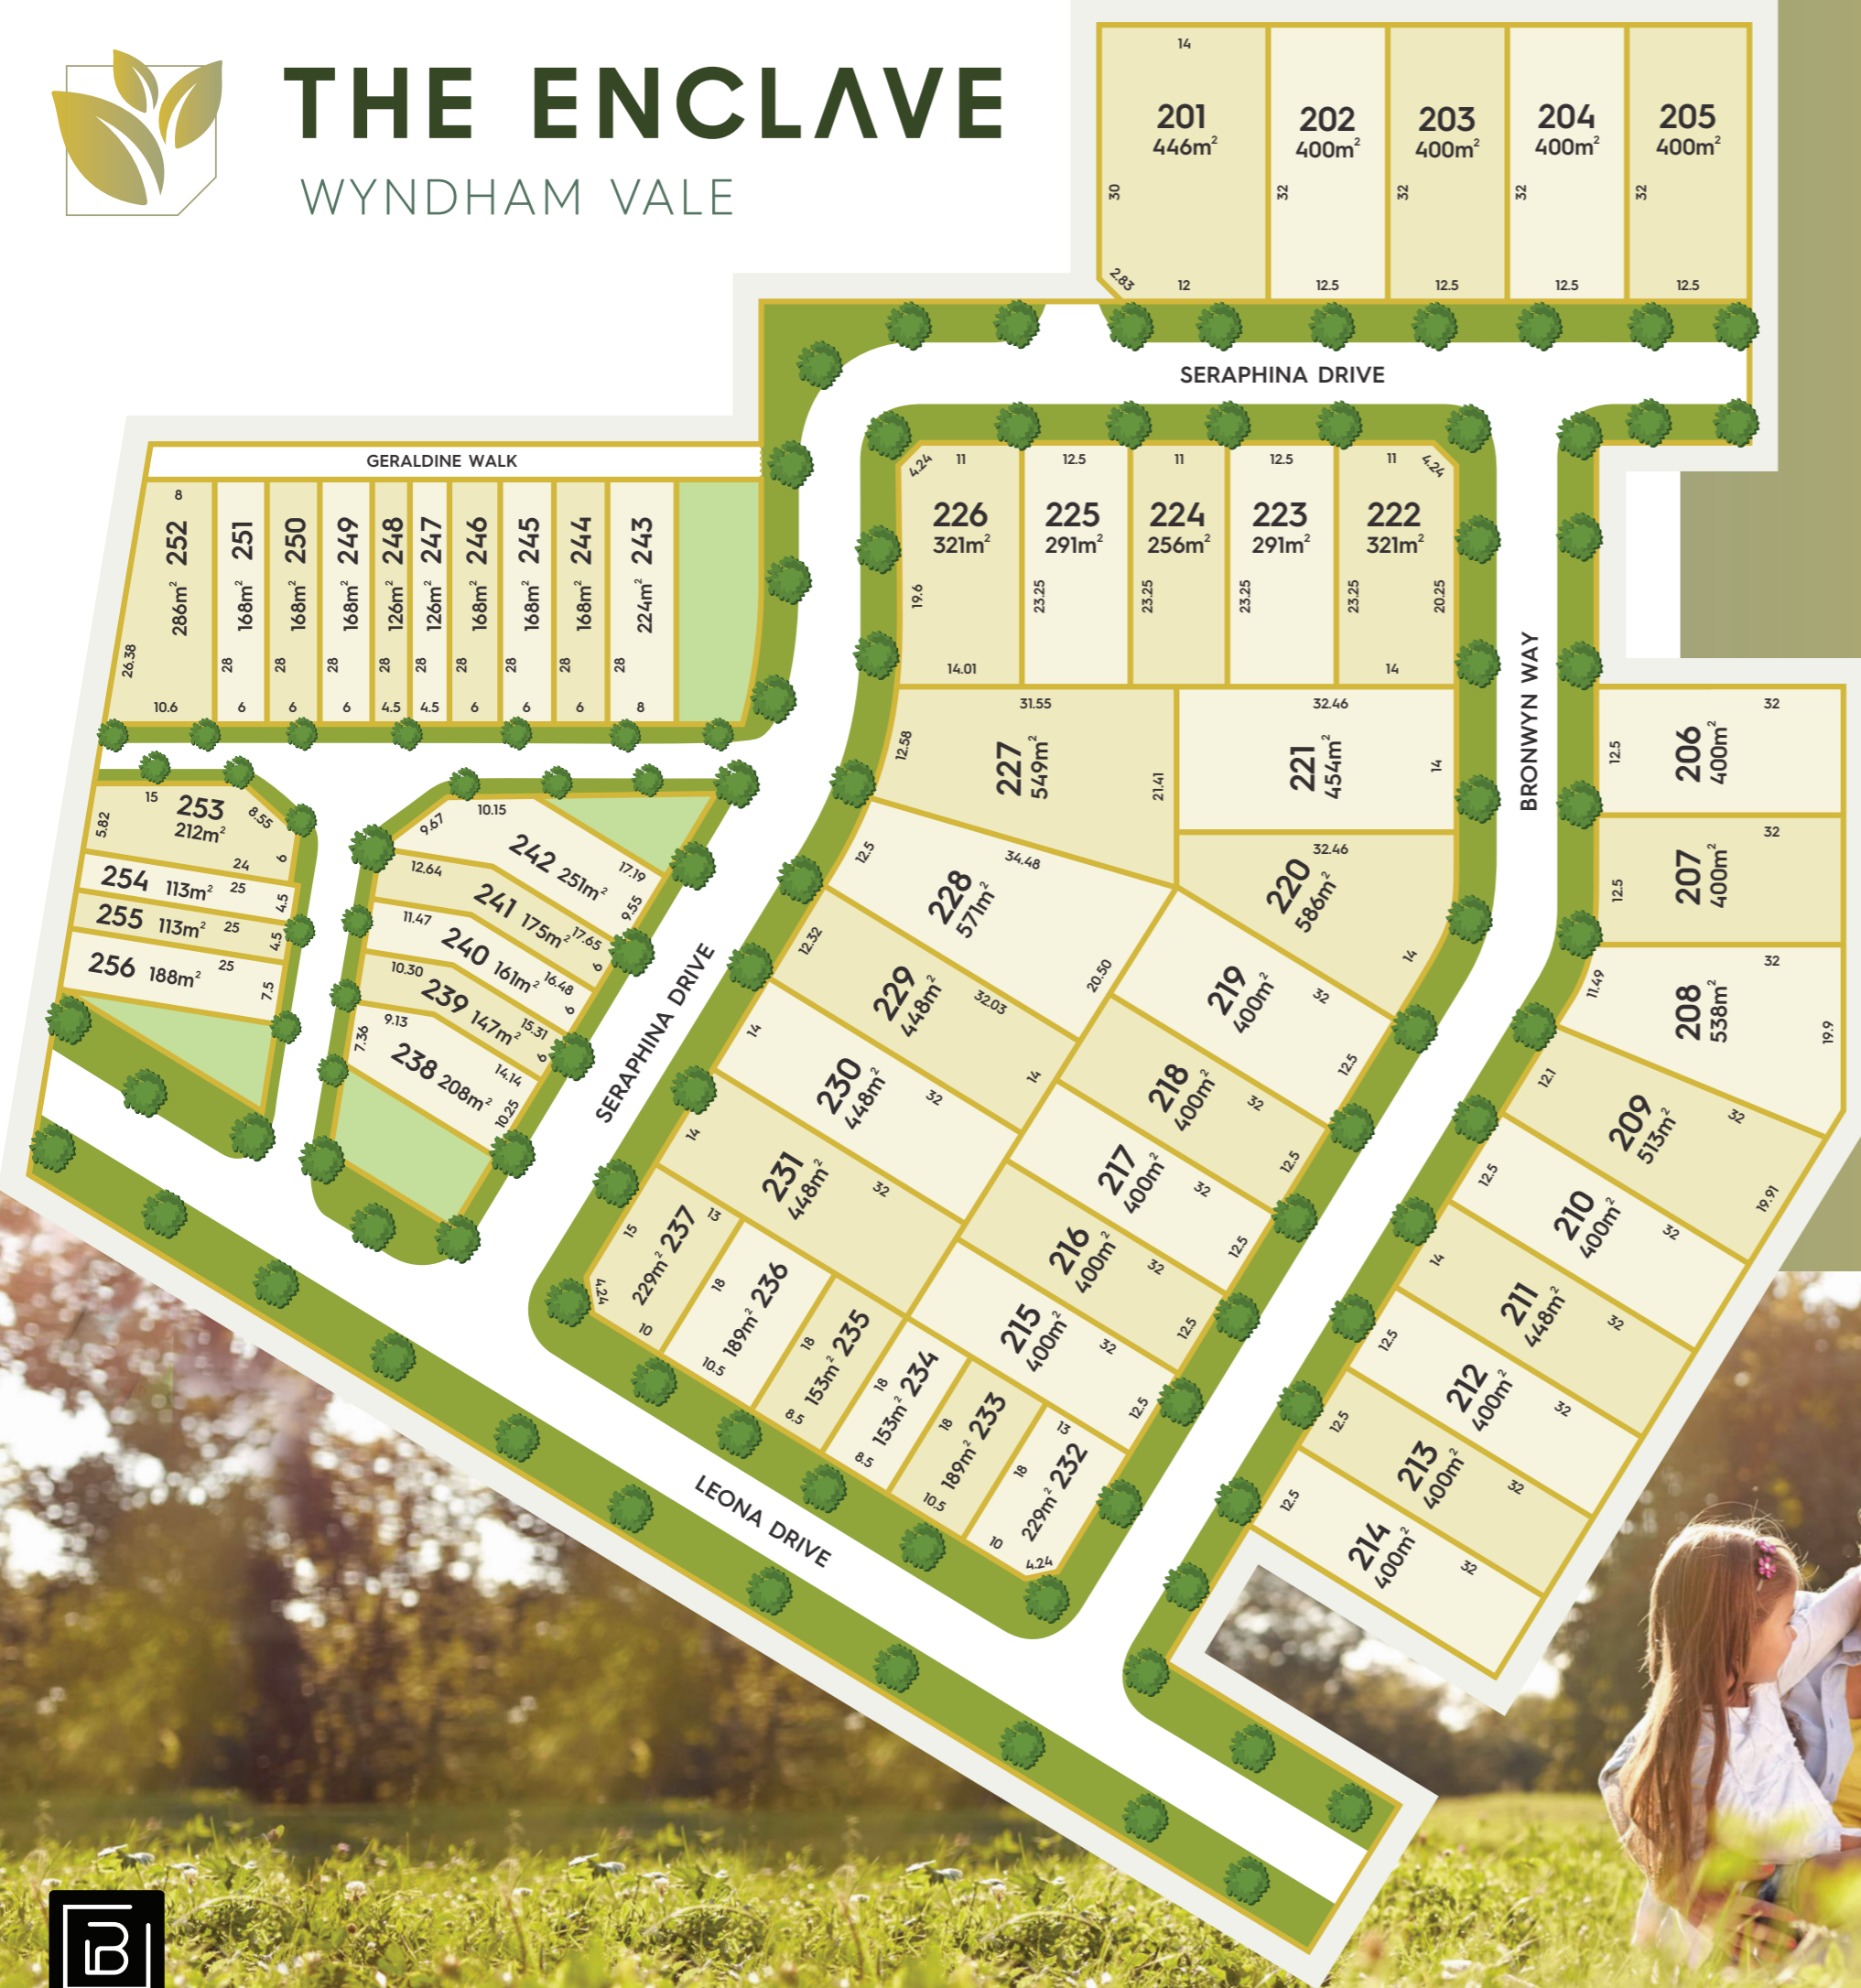

THE ENCLAVE

WYNDHAM VALE

ENQUIRIES

1300 389 490

sales@theenclavewyndhamvale.com.au

STAGE TWO