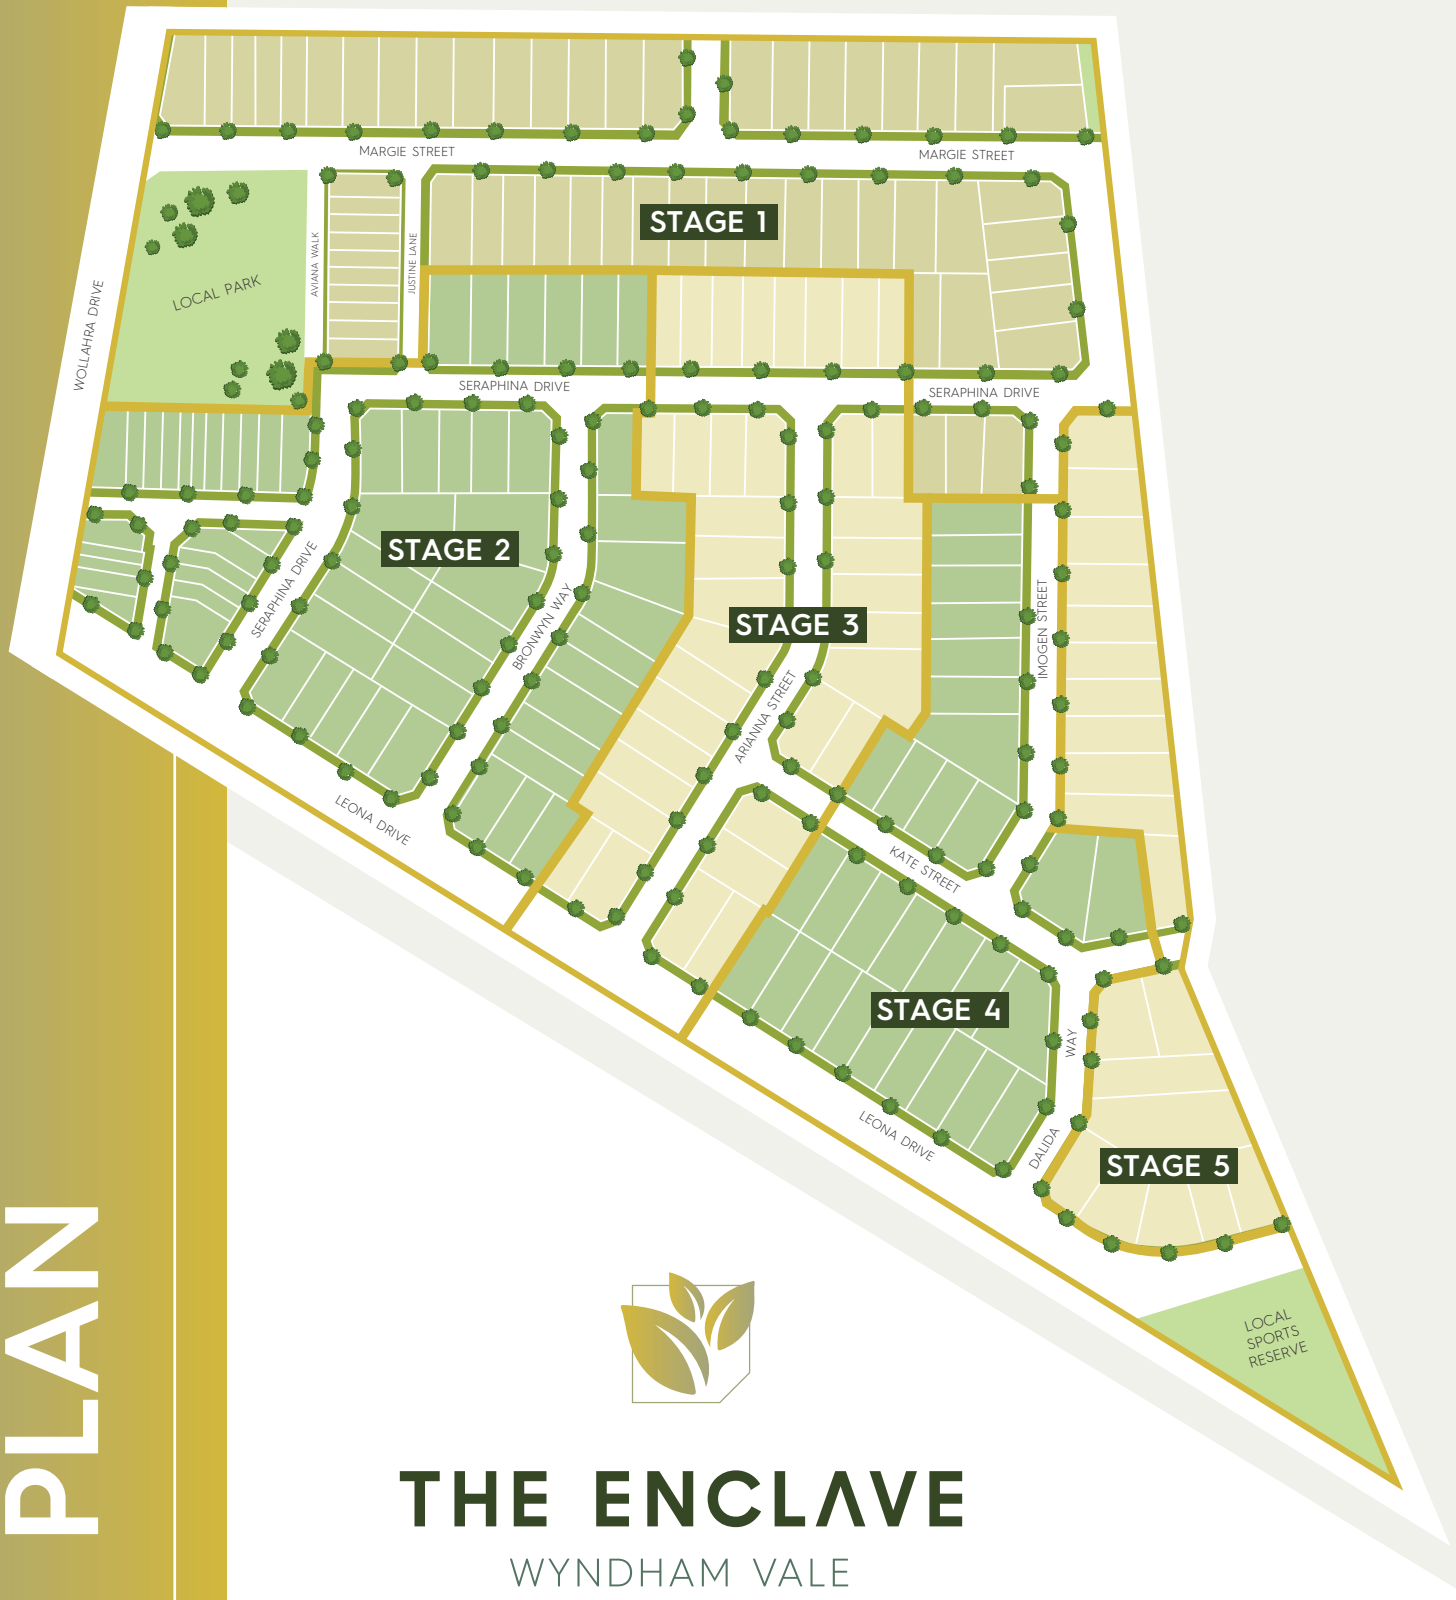

MASTER PLAN

THE ENCLAVE

WYNDHAM VALE

For enquiries

 1300 389 490

 sales@theenclavewyndhamvale.com.au

BAYCROWN
PROPERTY GROUP